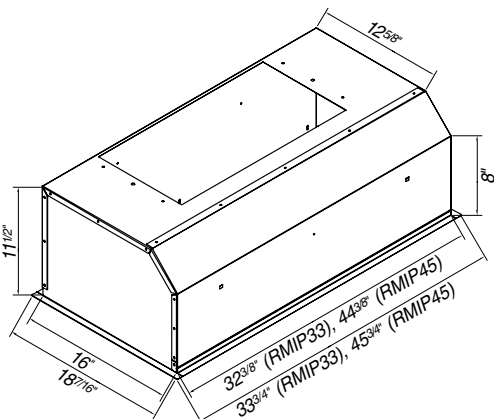

RMIPWC Optional Wall Control for RMIP

Remote wall control provides both variable speed and light control from a more convenient location. Designed to work with the RMIP Pro-Style Insert only.

3-STEP INSERT & BLOWER SELECTION GUIDE

1. Select the right size Pro-Style Insert

- **RMIP33** (33" width) or **RMIP45** (45" width)
- Both feature an 18⁷/₁₆" depth
- 460 or 850 CFM Internal blower options
- 280–1500 CFM External blower options

2. Select a Liner to fit your cabinetry

For cabinet/hood inside depths of 23"–26" choose:

- **RML3336S** 36" width, use with **RMIP33**
- **RML3342S** 42" width, use with **RMIP33**
- **RML4548S** 48" width, use with **RMIP45**
- **RML4560S** 60" width, use with **RMIP45**

3. Select a blower for your Insert

Internal blowers:

- **P5** (460 CFM)
- **P8** (850 CFM)

Exterior blowers (outside, roof or wall):

- **331H** (600 CFM)*
- **332H** (900 CFM)*
- **335** (1200 CFM)*
- **336** (1500 CFM)*

In-Line blowers (inside, attic or other space):

- **HLB3** (280 CFM)*
- **HLB6** (600 CFM)*
- **HLB9** (800 CFM)*
- **HLB11** (1100 CFM)*

* 332KR Rough-In Kit is required when used with Exterior and In-Line blower options above (purchased separately).